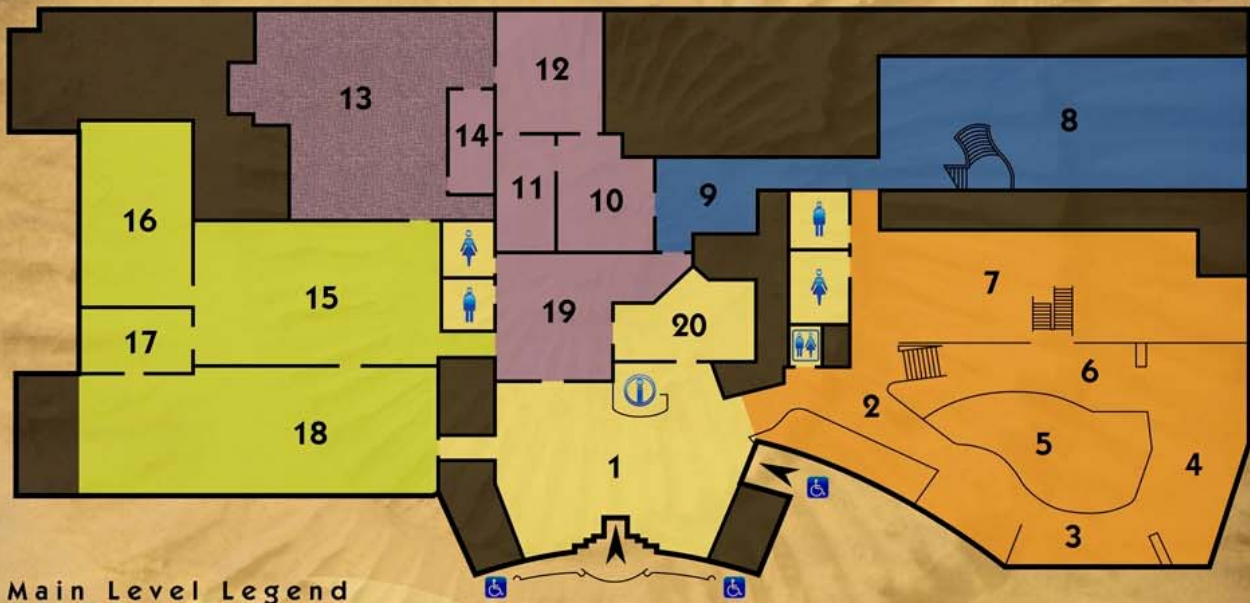

Museum Guide

- Women
- Men
- Access
- Elevator
- Visitor Services

Upper Level

Upper Level Legend

- 29** Changing Exhibitions
- 30** Arizona Highways Gallery
- 31** Sonoran Desert Walk
- 32** Dinosaur Mountain (Tertiary to Quaternary)
- 33** Rooftop Terrace (Special Events)

Main Level

Main Level Legend

- | | |
|-----------------------------------------------------|----------------------------------------------|
| A Entrance | 11 Lost Dutchman's Mine |
| 1 Welcome Center | 12 Territorial Jail |
| 2 Arizona Through Time | 13 History Courtyard and Gold Panning |
| 3 Origins | 14 Never Sweat Tunnel |
| 4 Earth Science | 15 Changing Exhibitions |
| 5 Dinosaur Mountain (Jurassic to Cretaceous) | 16 Theater |
| 6 Origins & Diversity of Life | 17 Changing Exhibitions |
| 7 Dinosaur Hall | 18 Changing Exhibitions |
| 8 Southwest Cultures | 19 Arizona and the Movies |
| 9 Ancient Mesoamerica | 20 Museum Store |
| 10 Spanish Arizona | |

Lower Level Legend

- | | |
|-----------------------------|---------------------------------------------------|
| 21 Paleozoic Arizona | 25 Living Fossils Aquarium |
| 22 Triassic Forest | 26 Dinosaur Mountain (Permian to Triassic) |
| 23 Jurassic Arizona | 27 Exploration Station |
| 24 Cretaceous Seas | 28 Collections Viewing Area |