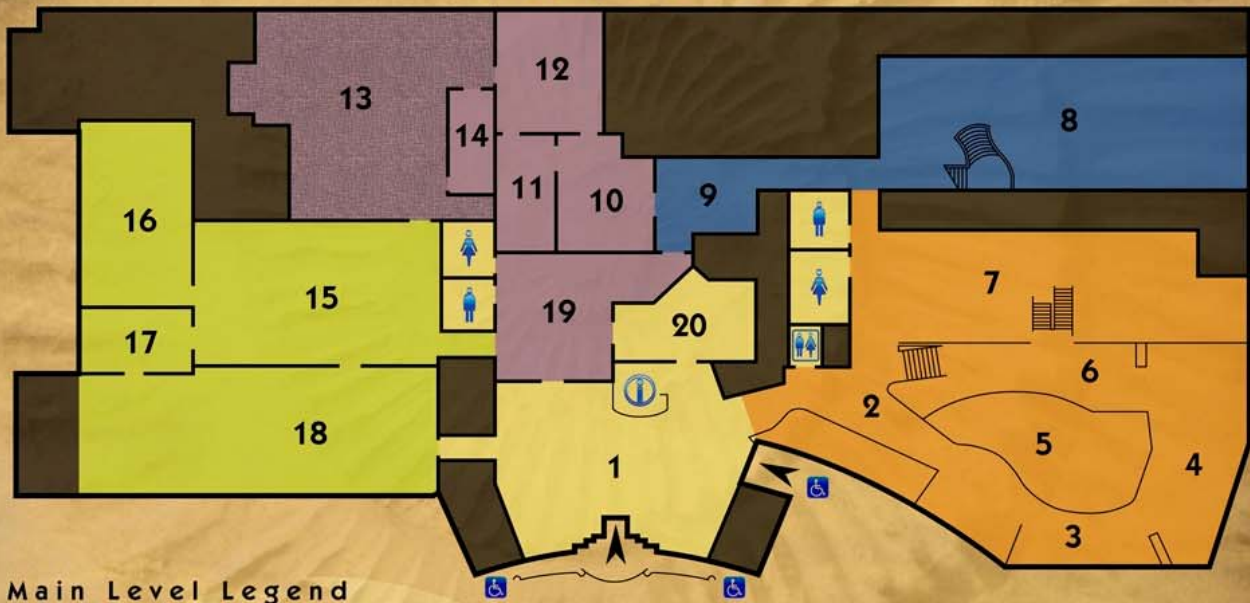

Museum Guide

- Women
- Men
- Access
- Elevator
- Visitor Services

Upper Level

Upper Level Legend

- 29** Changing Exhibitions
- 30** Arizona Highways Gallery
- 31** Sonoran Desert Walk
- 32** Dinosaur Mountain (Tertiary to Quaternary)
- 33** Rooftop Terrace (Special Events)

Main Level

Main Level Legend

- | | |
|---|--|
| A Entrance | 11 Lost Dutchman's Mine |
| 1 Welcome Center | 12 Territorial Jail |
| 2 Arizona Through Time | 13 History Courtyard and Gold Panning |
| 3 Origins | 14 Never Sweat Tunnel |
| 4 Earth Science | 15 Changing Exhibitions |
| 5 Dinosaur Mountain (Jurassic to Cretaceous) | 16 Theater |
| 6 Origins & Diversity of Life | 17 Changing Exhibitions |
| 7 Dinosaur Hall | 18 Changing Exhibitions |
| 8 Southwest Cultures | 19 Arizona and the Movies |
| 9 Ancient Mesoamerica | 20 Museum Store |
| 10 Spanish Arizona | |

Lower Level Legend

- | | |
|-----------------------------|---|
| 21 Paleozoic Arizona | 25 Living Fossils Aquarium |
| 22 Triassic Forest | 26 Dinosaur Mountain (Permian to Triassic) |
| 23 Jurassic Arizona | 27 Exploration Station |
| 24 Cretaceous Seas | 28 Collections Viewing Area |