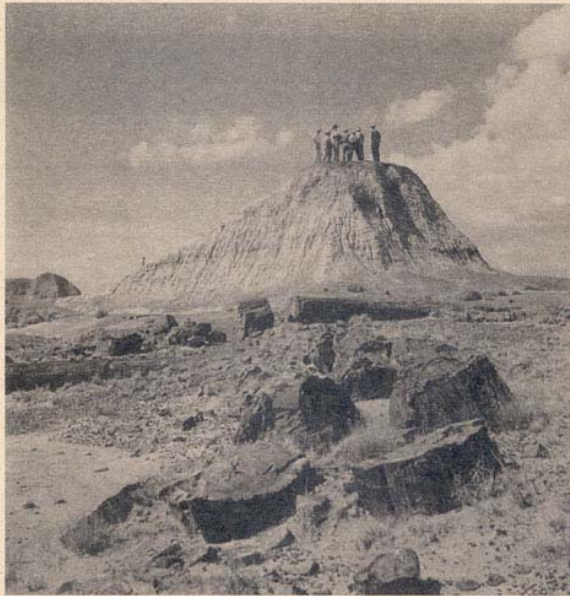

Guidebook to the Triassic Formations of the Colorado Plateau in northern Arizona: Geology, Paleontology, and History

Fieldtrip for the 65th Annual Meeting
of the Society of Vertebrate

Edited by Sterling J. Nesbitt, William G. Parker, and Randall B. Irmis

MESA SOUTHWEST MUSEUM
BULLETIN NO. 9

Bulletin no. 9

Sterling J. Nesbitt, William G. Parker, and Randall B. Irmis, eds.

The *Guidebook to the Triassic Formations of the Colorado Plateau in Arizona* was produced for a field trip to the Petrified Forest area in northern Arizona during the 2005 Society of Vertebrate Paleontology (SVP) annual meeting. It is one of three special volumes produced for that year's SVP meeting, which was hosted by the Mesa Southwest Museum (now the AZMNH). This volume takes field trip participants—and anyone interested in Triassic Arizona paleontology and its history—on a guided tour of the scientifically significant areas of the state's early Mesozoic strata. The book explores the vanished world of the Triassic, home to such incredible animals as *Postosuchus*, *Rutiodon*, and *Arizonasaurus* along with well researched documentation of the history of exploration of the region. The *Guidebook to the Triassic Formations of the Colorado Plateau in Arizona* would be an insider's guide to any trip to Petrified Forest National Park. 90 pages.